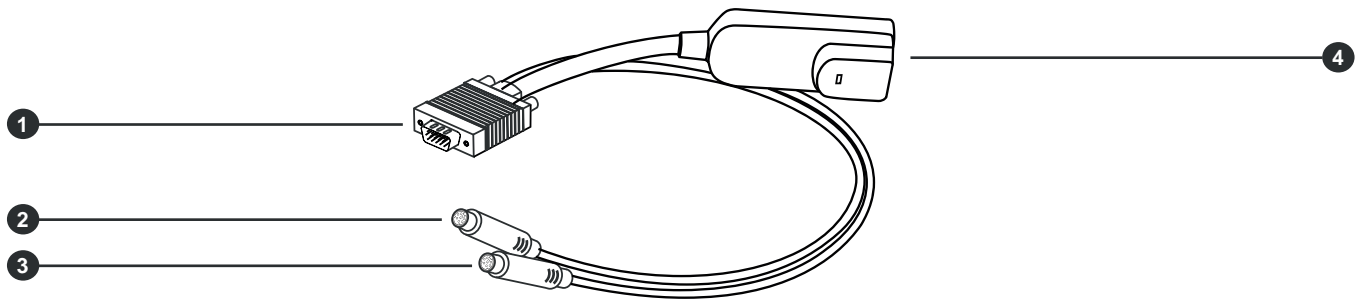

## Features & Options

- Connect Cat5 / 5e / 6 cabling from the switch to the keyboard, video & mouse ports of target server
- Provide simply plug-n-play installation to any PS/2 servers
- Support up to 1600 x 1200 resolution with increased distance of 40m
- Reduce the clutter of multiple cables between tiers
- Save rack space efficiently

## Structure Diagram

① 15Pin D-sub Male (to VGA port)

② 6 DIM PS/2 Female (to Mouse port)

③ 6 DIM PS/2 Female (to Keyboard port)

④ PS/2 dongle