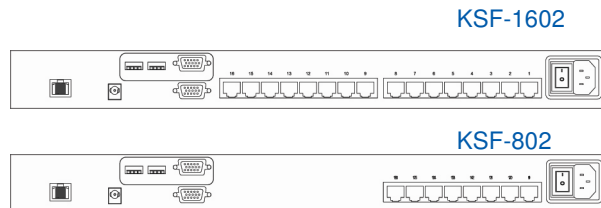

KSF-802 / KSF-1602 / KSF-3202

Designed for:

Combo Cat6 Two Console KVM Benefits

- Combo Cat6 KVM with either 8, 16 or 32 ports in 1U
- Up to 40 meters between your servers & KVM ports
- Remote access up to 300 meters
- Cascade switches up to 8 levels & Mix switches between Cat6 & Combo DB-15 KVM
- Support DVI-USB, VGA-USB & VGA-PS/2 server interface
- Mix PS/2, USB & SUN with Multi-Platform switch capability

Switch Features & Options

- Multi lingual on screen display menu
- Advanced user profiles and configurable OSD hot key combinations
- Dual power with failover

12V, 24V and 48V DC Power option

Technical Specification

- **KVM Port :** 32 / 16 / 8 x RJ-15 connector
- **KVM Dongle :** DVI-D / VGA connector dongle up to 40 meters (132 feet) Cat6 / Cat5 cable
- **Console :**
 - Local : 1 x DB-15 VGA (up to 1600 x 1200), 2 x USB for KB & MS
 - Remote : 1 x RJ45, up to 300 meters (1000 feet) Cat6 / Cat5 cable
- **Remote Receiver :**
 - 1 x VGA port (up to 1600 x 1200), 2 x USB for KB & MS
 - 1 x KVM port for connecting an extra PC
- **Expansion :** Support mixed Combo Cat6 or Combo DB-15 KVM, up to 256 servers
- **Compatibility :** Mix PCs, SUNs, MACs, IBMs, HPs, DELLs server Windows Vista / 2003 / XP / 2000, Linux, Netware, Unix
- **Power :** 100~240VAC, 50 / 60Hz 0.3A via IEC type cord (12V / 24V / 48V DC input option)
- **Regulatory Approval :** FCC, CE
- **Environmental**
 - Operating / Storage : 0 to 50°C / -5 to 60°C
 - Relative humidity : 90%, non-condensing
 - Shock : 50G peak acceleration (11 ms, half-sine wave)
 - Vibration : 58~100Hz / 0.98G (11 ms/ cycle)