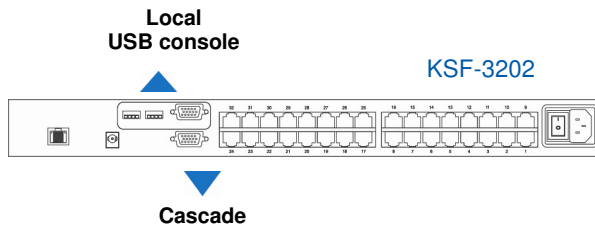

KSF-802 / KSF-1602 / KSF-3202

Designed for:

Combo Cat6 Two Console KVM Benefits

- Combo Cat6 KVM with either 8, 16 or 32 ports in 1U
- Up to 40 meters between your servers & KVM ports
- Remote access up to 300 meters
- Cascade switches up to 8 levels & Mix switches between Cat6 & Combo DB-15 KVM
- Support DVI-USB, VGA-USB & VGA-PS/2 server interface
- Mix PS/2, USB & SUN with Multi-Platform switch capability

Switch Features & Options

- Multi lingual on screen display menu
- Advanced user profiles and configurable OSD hot key combinations
- Dual power with failover

12V, 24V and 48V DC Power option

Technical Specification

- **KVM Port :** 32 / 16 / 8 x RJ-15 connector
- **KVM Dongle :** DVI-D / VGA connector dongle up to 40 meters (132 feet) Cat6 / Cat5 cable
- **Console :**
 - Local : 1 x DB-15 VGA (up to 1600 x 1200), 2 x USB for KB & MS
 - Remote : 1 x RJ45, up to 300 meters (1000 feet) Cat6 / Cat5 cable
- **Remote Receiver :**
 - 1 x VGA port (up to 1600 x 1200), 2 x USB for KB & MS
 - 1 x KVM port for connecting an extra PC
- **Expansion :** Support mixed Combo Cat6 or Combo DB-15 KVM, up to 256 servers
- **Compatibility :** Mix PCs, SUNs, MACs, IBMs, HPs, DELLs server Windows Vista / 2003 / XP / 2000, Linux, Netware, Unix
- **Power :** 100~240VAC, 50 / 60Hz 0.3A via IEC type cord (12V / 24V / 48V DC input option)
- **Regulatory Approval :** FCC, CE
- **Environmental**
 - Operating / Storage : 0 to 50°C / -5 to 60°C
 - Relative humidity : 90%, non-condensing
 - Shock : 50G peak acceleration (11 ms, half-sine wave)
 - Vibration : 58~100Hz / 0.98G (11 ms/ cycle)