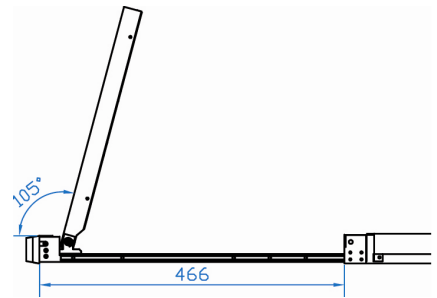

#### Audio

\*\*With touchscreen option, the height of RP-W119 will be changed from 1U to 1.5U

### Diagram

Unit : mm

### Dimensions

Model	Product Dimension ( W x D x H )	Packing Dimension ( W x D x H )	Net Weight	Gross Weight
LM1P-19W	442 x 650 x 44 mm 17.4 x 25.6 x 1.73 inch	581 x 755 x 172 mm 22.9 x 29.7 x 6.8 inch	13 kg / 29 lbs	18 kg / 40 lbs