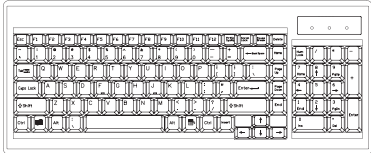

Ne

**N keyboard integrated with touchpad**

- 104 keys (US / European / Chinese / Korean layout)
- 106 keys (Japanese layout)
- PS/2 or USB connection

**Dimensions** Keyboard 395 x 156 x 15 (mm)  
 (W x L x H) Touchpad 107 x 82 x 15 (mm)

Nb

**N keyboard integrated with trackball**

- 104 keys (US / European / Chinese / Korean layout)
- 106 keys (Japanese layout)
- PS/2 or USB connection

**Dimensions** Keyboard 395 x 156 x 15 (mm)  
 (W x L x H) Trackball 107 x 82 x 18 (mm)

Se

**NS keyboard integrated with touchpad**

- Incorporates SUN keys, including Stop, Cut, Paste, Compose, Copy and Help
- 104 keys (US / UK layout)
- USB connection

**Dimensions** Keyboard 395 x 156 x 15 (mm)  
 (W x L x H) Touchpad 107 x 82 x 15 (mm)

Sb

**NS keyboard integrated with trackball**

- Incorporates SUN keys, including Stop, Cut, Paste, Compose, Copy and Help
- 104 keys (US / UK layout)
- USB connection

**Dimensions** Keyboard 395 x 156 x 15 (mm)  
 (W x L x H) Trackball 107 x 82 x 18 (mm)