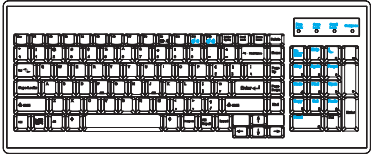

Nb

**N keyboard integrated with trackball**

- 104 keys (US / European / Chinese / Korean layout)
- 106 keys (Japanese layout)
- PS/2 or USB connection

**Dimensions** Keyboard 395 x 156 x 15 (mm)  
 (W x L x H) Trackball 107 x 82 x 18 (mm)

Se

**NS keyboard integrated with touchpad**

- Incorporates SUN keys, including Stop, Cut, Paste, Compose, Copy and Help
- 104 keys (US / UK layout)
- USB connection

**Dimensions** Keyboard 395 x 156 x 15 (mm)  
 (W x L x H) Touchpad 107 x 82 x 15 (mm)

Sb

**NS keyboard integrated with trackball**

- Incorporates SUN keys, including Stop, Cut, Paste, Compose, Copy and Help
- 104 keys (US / UK layout)
- USB connection

**Dimensions** Keyboard 395 x 156 x 15 (mm)  
 (W x L x H) Trackball 107 x 82 x 18 (mm)