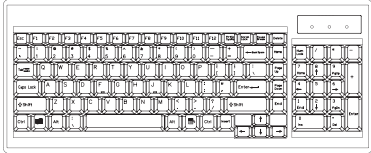

Ne

**N keyboard integrated with touchpad**

- 104 keys (US / European / Chinese / Korean layout)
- 106 keys (Japanese layout)
- PS/2 or USB connection

**Dimensions** Keyboard 395 x 156 x 15 (mm)  
 (W x L x H) Touchpad 107 x 82 x 15 (mm)

Nb

**N keyboard integrated with trackball**

- 104 keys (US / European / Chinese / Korean layout)
- 106 keys (Japanese layout)
- PS/2 or USB connection

**Dimensions** Keyboard 395 x 156 x 15 (mm)  
 (W x L x H) Trackball 107 x 82 x 18 (mm)

Se

**NS keyboard integrated with touchpad**

- Incorporates SUN keys, including Stop, Cut, Paste, Compose, Copy and Help
- 104 keys (US / UK layout)
- USB connection

**Dimensions** Keyboard 395 x 156 x 15 (mm)  
 (W x L x H) Touchpad 107 x 82 x 15 (mm)

Sb

**NS keyboard integrated with trackball**

- Incorporates SUN keys, including Stop, Cut, Paste, Compose, Copy and Help
- 104 keys (US / UK layout)
- USB connection

**Dimensions** Keyboard 395 x 156 x 15 (mm)  
 (W x L x H) Trackball 107 x 82 x 18 (mm)