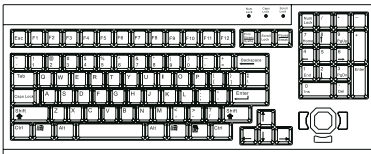

Se

**NS keyboard integrated with touchpad**

- Incorporates SUN keys, including Stop, Cut, Paste, Compose, Copy and Help
- 104 keys (US / UK layout)
- USB connection

**Dimensions** Keyboard 395 x 156 x 15 (mm)  
 (W x L x H) Touchpad 107 x 82 x 15 (mm)

Sb

**NS keyboard integrated with trackball**

- Incorporates SUN keys, including Stop, Cut, Paste, Compose, Copy and Help
- 104 keys (US / UK layout)
- USB connection

**Dimensions** Keyboard 395 x 156 x 15 (mm)  
 (W x L x H) Trackball 107 x 82 x 18 (mm)

d

**Compact keyboard with trackball**

- Integrated 19mm trackball plus 3 mouse key
- Cursor key & numeric keys included
- 95 keys (US layout only)
- PS/2 or USB connection

**Dimensions** 412 x 175 x 38 (mm)