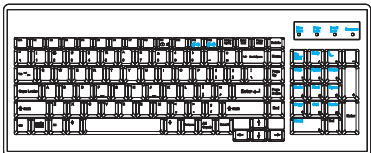

Nb

**N keyboard integrated with trackball**

- 104 keys (US / European / Chinese / Korean layout)
- 106 keys (Japanese layout)
- PS/2 or USB connection

**Dimensions** Keyboard 395 x 156 x 15 (mm)  
 (W x L x H) Trackball 107 x 82 x 18 (mm)

Se

**NS keyboard integrated with touchpad**

- Incorporates SUN keys, including Stop, Cut, Paste, Compose, Copy and Help
- 104 keys (US / UK layout)
- USB connection

**Dimensions** Keyboard 395 x 156 x 15 (mm)  
 (W x L x H) Touchpad 107 x 82 x 15 (mm)

Sb

**NS keyboard integrated with trackball**

- Incorporates SUN keys, including Stop, Cut, Paste, Compose, Copy and Help
- 104 keys (US / UK layout)
- USB connection

**Dimensions** Keyboard 395 x 156 x 15 (mm)  
 (W x L x H) Trackball 107 x 82 x 18 (mm)