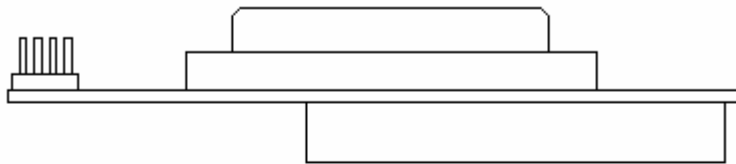

Model: TW-711