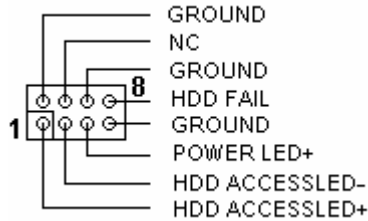

**IDE Removable Pcb Instruction Manual Rev:B3**

**Model: TW-710**

LED Display Board

Connector CN2 for TW-711 connector CN2

LED1 - Power LED \_Green LED  
 LED2 - Access and HDD fail Bi-color LED \_Green -Access \_RED-HDD ERR

**Model: TW-711**

Connector CN2 for TW-710 connector CN2

Screw hold fix **NO.1** for IBM, SEAGATE, QUANTUM, FUJITSU HDD.

Screw hold fix **NO.2** for MAXTOR HDD

Screw hold fix **NO.3** for WESTEN DIGITAL HDD