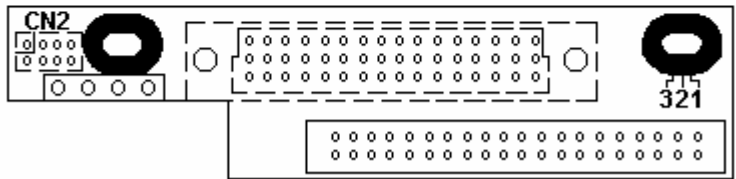

**IDE Removable Pcb Instruction Manual Rev:B3**

**Model: TW-710**

LED Display Board

Connector CN2 for TW-711 connector CN2

LED1 - Power LED \_Green LED  
 LED2 - Access and HDD fail Bi-color LED \_Green -Access \_RED-HDD ERR

**Model: TW-711**

Connector CN2 for TW-710 connector CN2

Screw hold fix **NO.1** for IBM, SEAGATE, QUANTUM, FUJITSU HDD.

Screw hold fix **NO.2** for MAXTOR HDD

Screw hold fix **NO.3** for WESTEN DIGITAL HDD