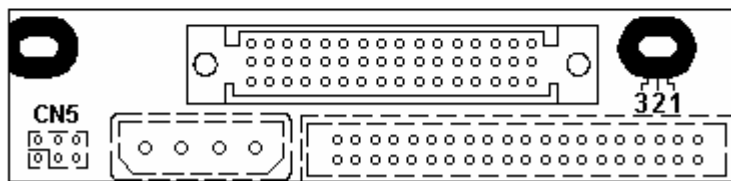

Model: TW-712

Screw hold fix **NO.1** for IBM, SEAGATE, QUANTUM, FUJITSU HDD.

Screw hold fix **NO.2** for MAXTOR HDD

Screw hold fix **NO.3** for WESTEN DIGITAL, HDD