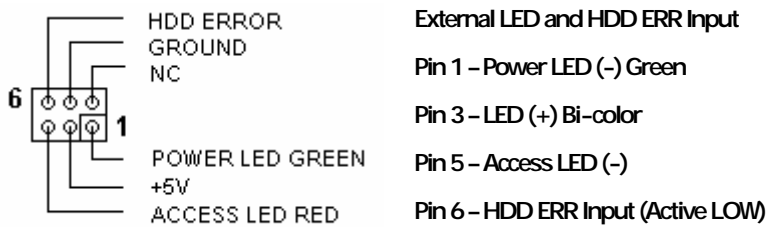

**IDE Removable Pcb Instruction Manual Rev:B3**

**Model: TW-710**

LED Display Board

Connector CN2 for TW-711 connector CN2

LED1 - Power LED \_Green LED  
 LED2 - Access and HDD fail Bi-color LED \_Green -Access \_RED-HDD ERR

Screw hold fix **NO.1** for IBM, SEAGATE, QUANTUM, FUJITSU HDD.

Screw hold fix **NO.2** for MAXTOR HDD

Screw hold fix **NO.3** for WESTEN DIGITAL, HDD

**External LED Display Status (Bi-Color GREEN and RED in one)**