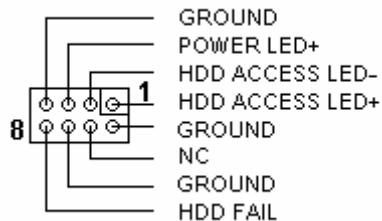

**IDE Removable Pcb Instruction Manual Rev:B3**

**Model: TW-710**

LED Display Board

Connector CN2 for TW-711 connector CN2

LED1 - Power LED \_Green LED  
 LED2 - Access and HDD fail Bi-color LED \_Green -Access \_RED-HDD ERR

**Model: TW-711**

Connector CN2 for TW-710 connector CN2

Screw hold fix **NO.1** for IBM, SEAGATE, QUANTUM, FUJITSU HDD.

Screw hold fix **NO.2** for MAXTOR HDD

Screw hold fix **NO.3** for WESTEN DIGITAL HDD