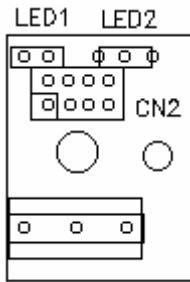

**IDE Removable Pcb Instruction Manual Rev:B3**

**Model: TW-710**

LED Display Board

Connector CN2 for TW-711 connector CN2

LED1 - Power LED \_Green LED  
 LED2 - Access and HDD fail Bi-color LED \_Green -Access \_RED-HDD ERR

**Model: TW-711**

Connector CN2 for TW-710 connector CN2

Screw hold fix **NO.1** for IBM, SEAGATE, QUANTUM, FUJITSU HDD.

Screw hold fix **NO.2** for MAXTOR HDD

Screw hold fix **NO.3** for WESTEN DIGITAL HDD